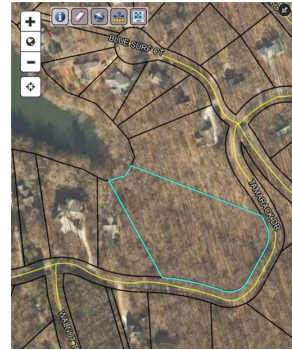

\$ 230,000

Tamarack Dr Lot 2340, Jasper, GA 30143

- » MLS #: 7736397
- » Land | Lot: 106,722 ft² (2.45 acres)
- » More Info: TamarackDrLot2340Jasper.IsForSale.com

Katie Witmer Hall
Rhonda Witmer
(706) 766-9222 (Katie Cell)
(770) 653-4088 (Rhonda Cell)
(770) 893-2186 (Office Phone)
kwitmer6@gmail.com
<http://www.georgiahomespecialists.com>

Craft, Inc.
858 Bent Tree Drive
Jasper, GA 30143
(770) 893-2186

This 2.45 acre lake lot is located in Bent Tree, a gated, golfing community in the North Georgia mountains. The lot slopes gently down and has 96 feet of lake frontage. Lots in Bent Tree are subject to annual dues and there are architectural requirements/restrictions. No tiny homes, mobile homes, or container homes allowed. The community is gated and an agent must accompany any buyer to gain access into the community. Bent Tree encompasses 3500 acres and features 24/7 security, a 110-Acre private, stocked lake perfect for fishing and kayaking, an 18-Hole Joe Lee designed golf course, tennis and pickle ball courts (both inside and outside), two pools, a beach area, hiking trails, waterfalls, its own fire department and water system, a dog park, bocce ball court, basketball court, playground, corn hole area, boat storage, boat launch area, clubhouse, restaurant, and hiking trails. Bent Tree is also one of the only equestrian neighborhoods in North Georgia featuring a stable area, paddocks, riding rings, and riding trails.